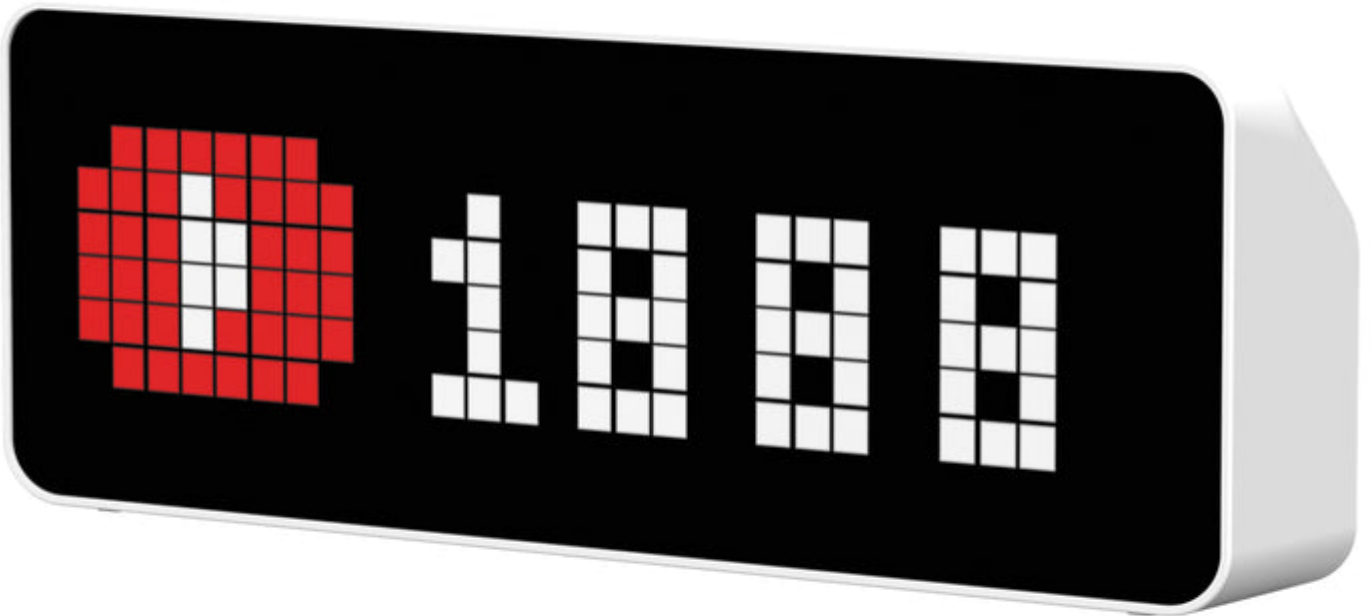

## Unlock the Secrets: Why Smart Clocks with YouTube Follower Counts Are a Game Changer!

In the age of technology, the way we interact with our surroundings is rapidly evolving, and smart clocks have emerged at the forefront of this revolution. These [innovative devices](#) do more than just tell time; they integrate seamlessly into our daily lives, offering functionalities that enhance productivity and connectivity. One particularly fascinating feature that has garnered significant attention is the ability to display YouTube follower counts. For content creators, this feature serves as a dynamic reminder of their audience growth and engagement. For fans, it offers a unique glimpse into the digital world of their favorite creators, fostering a sense of community and connection. In this article, we will explore the features, benefits, and functionality of these smart clocks, shedding light on why they are becoming essential tools for both creators and their followers.

### Understanding Innovative Smart Clocks

Innovative smart clocks represent a significant leap forward in technology, merging traditional timekeeping with cutting-edge digital features. These devices have evolved from simple alarm clocks into multifunctional hubs that can control smart home devices, deliver weather updates, stream music, and even manage calendars. The integration with smart home systems allows users to customize their experience by connecting to various devices, such as lights, thermostats, and security systems, all through one interface. As technology continues to advance, these clocks are becoming increasingly sophisticated, featuring touch screens, voice recognition, and AI capabilities that make them indispensable in modern households. With the addition of features like YouTube follower displays, they are also appealing to a younger, tech-savvy audience that values real-time connectivity and engagement.